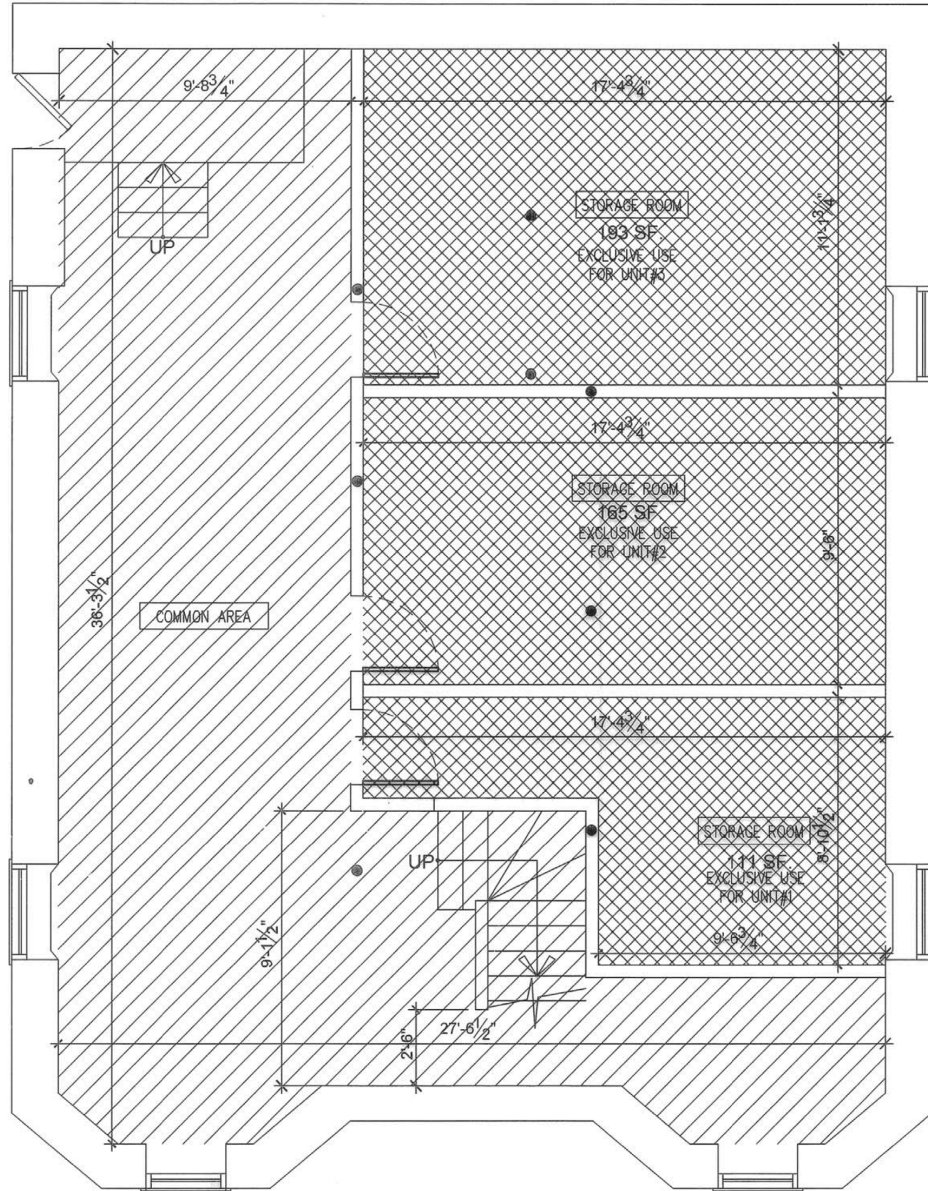

115 NEWBURY STREET - SUITE 402
BOSTON, MA 02116

Basement Floor Plan

Emily Ingardia

MOBILE

617 480 9976

EMAIL

emily.ingardia@donnellyandco.com

NOTE:

Dimensions are not guaranteed and are provided for informational purposes only. Individual room dimensions are not used to calculate overall square footage.

6 Marie Street #2
Dorchester, MA 02122

*Floor plans courtesy of PicturePlan by vis-home