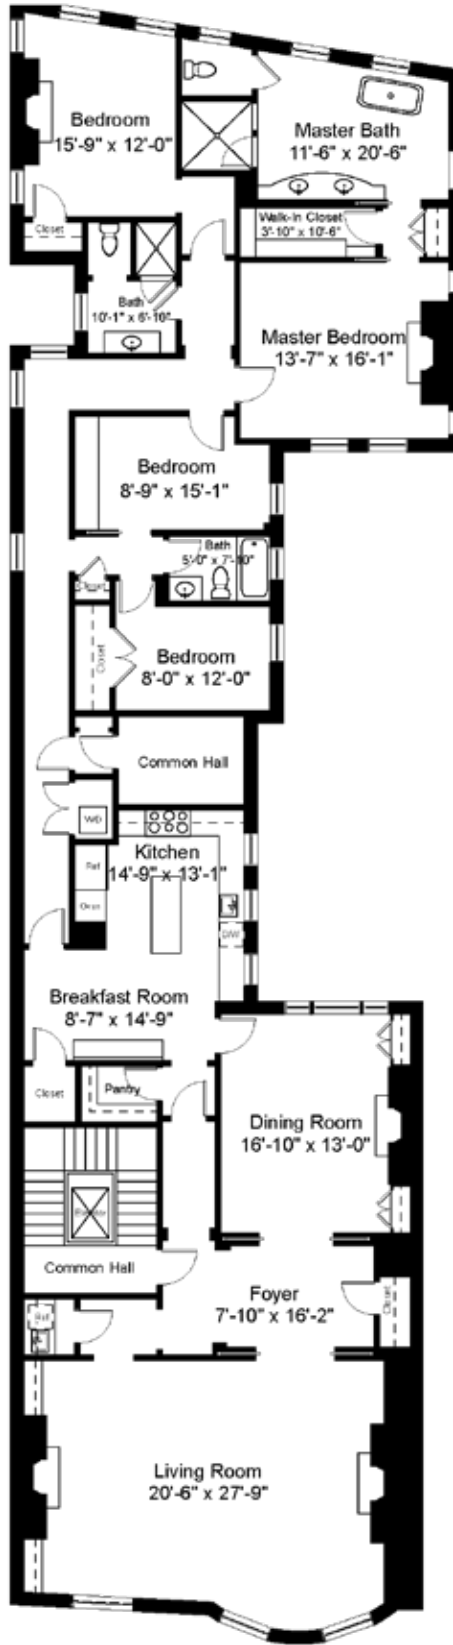

115 NEWBURY STREET - SUITE 402
BOSTON, MA 02116

Unit C Floor Plan
Ceiling Height = 9'-4"

Ariel Szabo

MOBILE

617 922 6251

EMAIL

ariel.szabo@donnellyandco.com

NOTE:

Dimensions are not guaranteed and are provided for informational purposes only. Individual room dimensions are not used to calculate overall square footage.

**Floor plans courtesy of National Floor Plans & Photography (800) 328-0217*