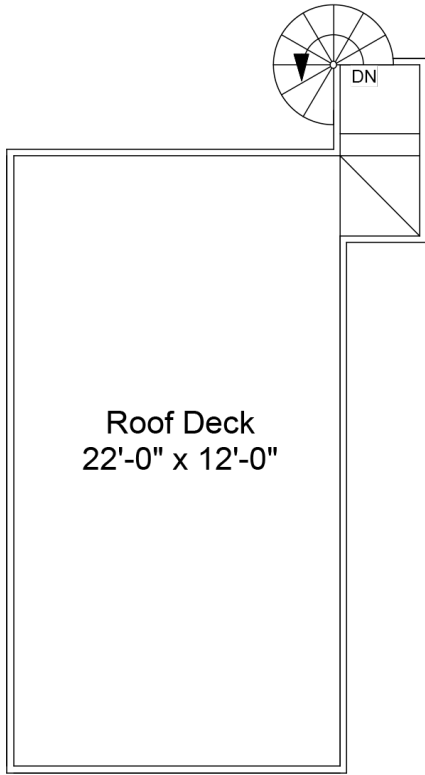

115 NEWBURY STREET - SUITE 402
BOSTON, MA 02116

Roof Deck Plan

Second Floor Plan
Ceiling Height = 9'-4"

Ariel Szabo

MOBILE

617 922 6251

EMAIL

ariel.szabo@donnellyandco.com

NOTE:

Dimensions are not guaranteed and are provided for informational purposes only. Individual room dimensions are not used to calculate overall square footage.

**Floor plans courtesy of National Floor Plans & Photography (800) 328-0217*

33 Milford Street #3
Boston, MA 02118

Scale 1/8" = 1'-0"