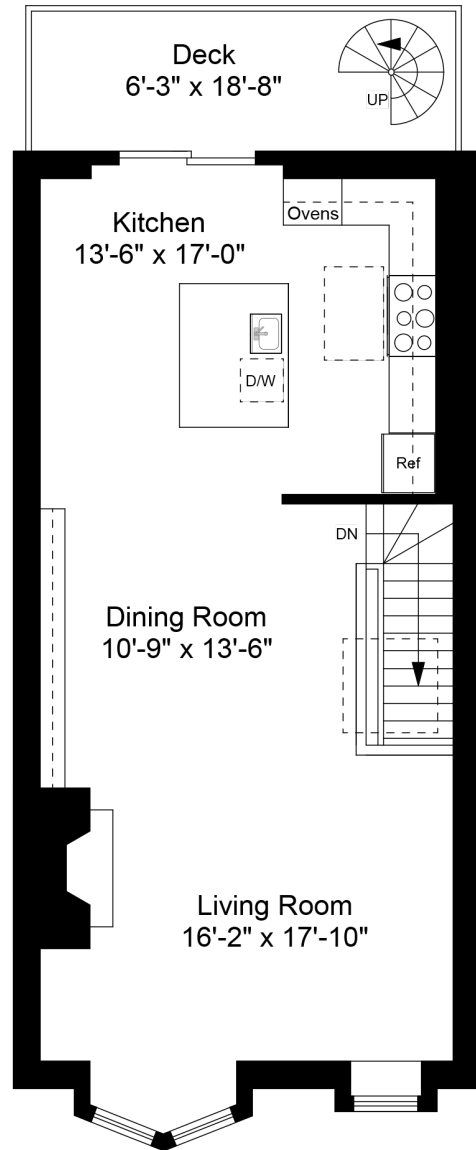

115 NEWBURY STREET - SUITE 402
BOSTON, MA 02116

Roof Deck Plan

Second Floor Plan
Ceiling Height = 9'-4"

Ariel Szabo

MOBILE

617 922 6251

EMAIL

ariel.szabo@donnellyandco.com

NOTE:

Dimensions are not guaranteed and are provided for informational purposes only. Individual room dimensions are not used to calculate overall square footage.

**Floor plans courtesy of National Floor Plans & Photography (800) 328-0217*

33 Milford Street #3
Boston, MA 02118

Scale 1/8" = 1'-0"